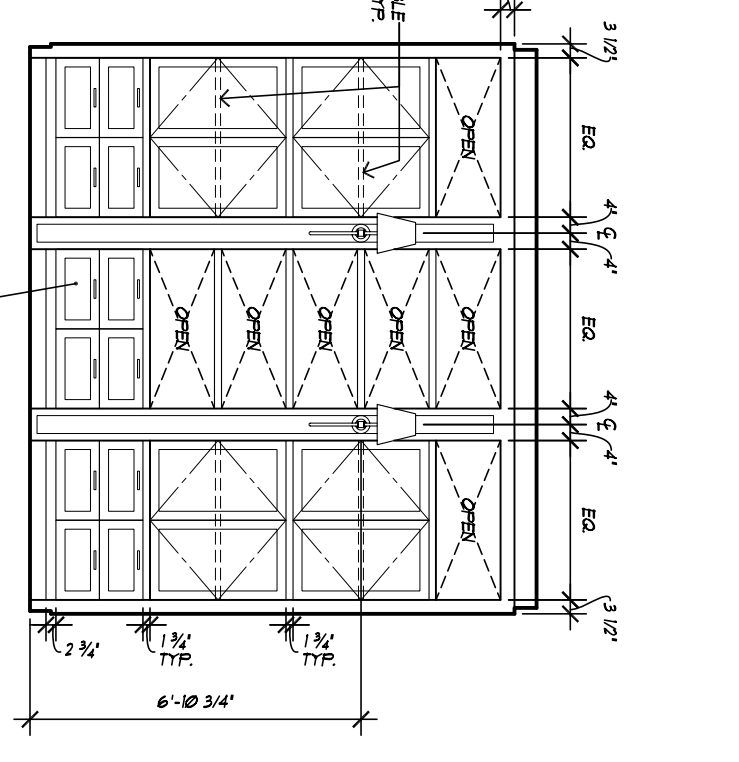

8 MARILYN'S WORKROOM WEST
A5.3 1/4" = 1'-0"

7 MARILYN'S WORKROOM NORTH
A5.3 1/4" = 1'-0"

6 HENRY'S OFFICE EAST
A5.3 1/4" = 1'-0"

5 HENRY'S OFFICE SOUTH
A5.3 1/4" = 1'-0"

4 HENRY'S OFFICE WEST
A5.3 1/4" = 1'-0"

3 HENRY'S DESK EAST
A5.3 1/4" = 1'-0"

2 HENRY'S DESK WEST
A5.3 1/4" = 1'-0"

1 HENRY'S OFFICE NORTH
A5.3 1/4" = 1'-0"

WADE DESIGN ARCHITECTS
155 Frustuck Ave. Fairfax, CA 94930
Phone: 415.785.4213 Fax: 415.785.4214
info@wade-design.com