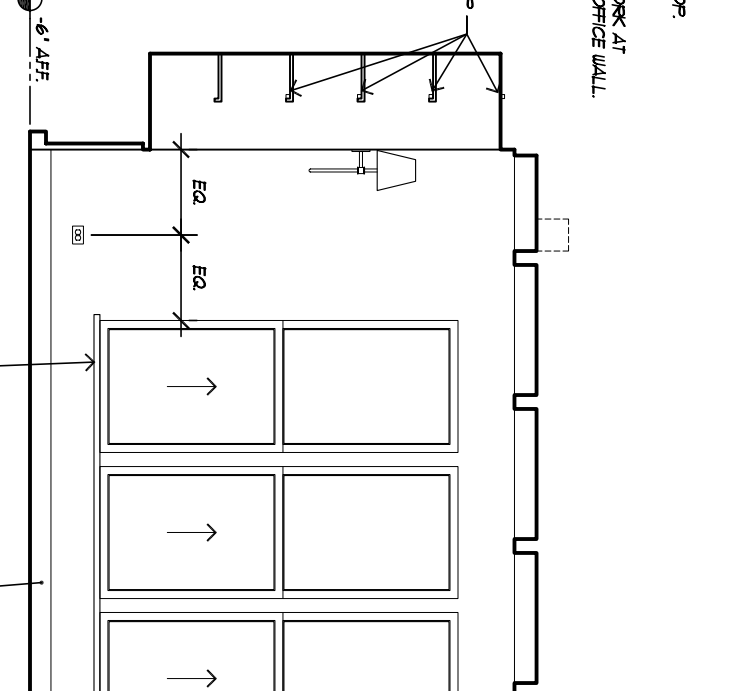

8 MARILYN'S WORKROOM WEST
A5.3 1/4" = 1'-0"

7 MARILYN'S WORKROOM NORTH
A5.3 1/4" = 1'-0"

6 HENRY'S OFFICE EAST
A5.3 1/4" = 1'-0"

5 HENRY'S OFFICE SOUTH
A5.3 1/4" = 1'-0"

4 HENRY'S OFFICE WEST
A5.3 1/4" = 1'-0"

3 HENRY'S DESK EAST
A5.3 1/4" = 1'-0"

2 HENRY'S DESK WEST
A5.3 1/4" = 1'-0"

1 HENRY'S OFFICE NORTH
A5.3 1/4" = 1'-0"

WADE DESIGN ARCHITECTS
155 Frustuck Ave. Fairfax, CA 94930
Phone: 415.785.4213 Fax: 415.785.4214
info@wade-design.com