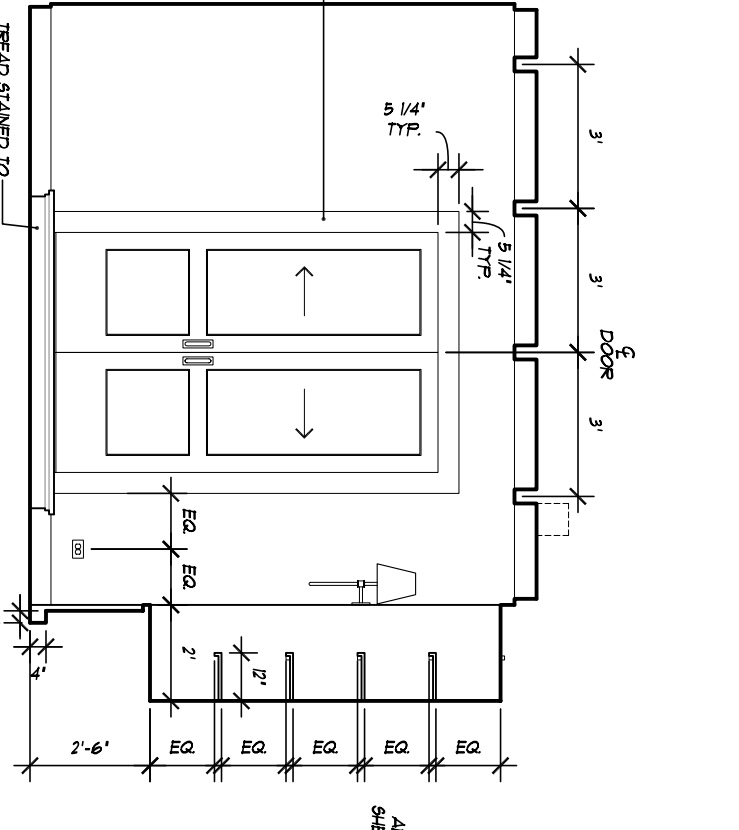

13 WORKROOM ISLAND SOUTH
A5.3 1/4" = 1'-0"

12 WORKROOM ISLAND WEST
A5.3 1/4" = 1'-0"

11 WORKROOM ISLAND NORTH
A5.3 1/4" = 1'-0"

10 MARILYN'S WORKROOM EAST
A5.3 1/4" = 1'-0"

9 MARILYN'S WORKROOM SOUTH
A5.3 1/4" = 1'-0"

8 MARILYN'S WORKROOM WEST
A5.3 1/4" = 1'-0"

7 MARILYN'S WORKROOM NORTH
A5.3 1/4" = 1'-0"

6 HENRY'S OFFICE EAST
A5.3 1/4" = 1'-0"

5 HENRY'S OFFICE SOUTH
A5.3 1/4" = 1'-0"

4 HENRY'S OFFICE WEST
A5.3 1/4" = 1'-0"

3 HENRY'S DESK EAST
A5.3 1/4" = 1'-0"

2 HENRY'S DESK WEST
A5.3 1/4" = 1'-0"

1 HENRY'S OFFICE NORTH
A5.3 1/4" = 1'-0"

WADE DESIGN ARCHITECTS
155 Frustuck Ave. Fairfax, CA 94930
Phone: 415.785.4213 Fax: 415.785.4214
info@wade-design.com