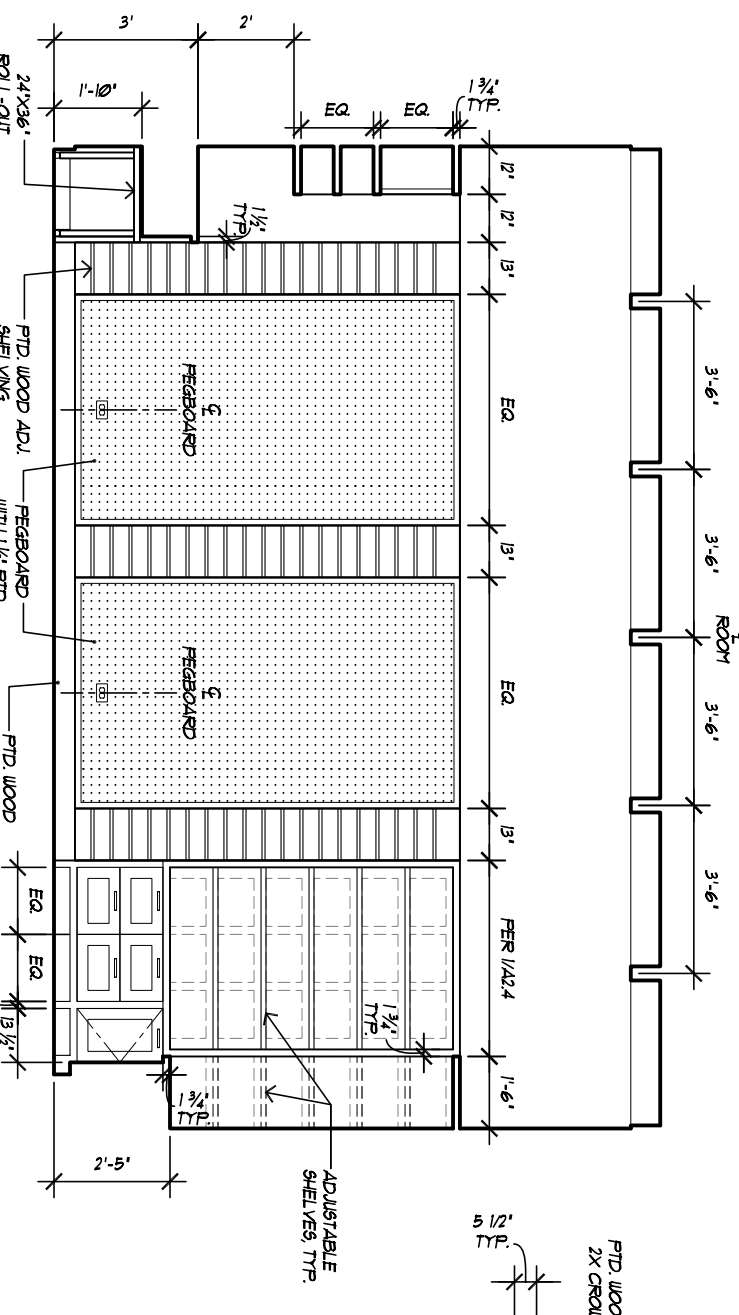

19 MUD ROOM NORTH
A5.3 1/4" = 1'-0"

18 LAUNDRY EAST
A5.3 1/4" = 1'-0"

17 LAUNDRY SOUTH
A5.3 1/4" = 1'-0"

16 LAUNDRY WEST
A5.3 1/4" = 1'-0"

15 LAUNDRY NORTH
A5.3 1/4" = 1'-0"

14 WORKROOM ISLAND EAST
A5.3 1/4" = 1'-0"

13 WORKROOM ISLAND SOUTH
A5.3 1/4" = 1'-0"

12 WORKROOM ISLAND WEST
A5.3 1/4" = 1'-0"

11 WORKROOM ISLAND NORTH
A5.3 1/4" = 1'-0"

10 MARILYN'S WORKROOM EAST
A5.3 1/4" = 1'-0"

9 MARILYN'S WORKROOM SOUTH
A5.3 1/4" = 1'-0"

8 MARILYN'S WORKROOM WEST
A5.3 1/4" = 1'-0"

7 MARILYN'S WORKROOM NORTH
A5.3 1/4" = 1'-0"

6 HENRY'S OFFICE EAST
A5.3 1/4" = 1'-0"

5 HENRY'S OFFICE SOUTH
A5.3 1/4" = 1'-0"

4 HENRY'S OFFICE WEST
A5.3 1/4" = 1'-0"

3 HENRY'S DESK EAST
A5.3 1/4" = 1'-0"

2 HENRY'S DESK WEST
A5.3 1/4" = 1'-0"

1 HENRY'S OFFICE NORTH
A5.3 1/4" = 1'-0"

WADE DESIGN ARCHITECTS
155 Frustuck Ave. Fairfax, CA 94930
Phone: 415.785.4213 Fax: 415.785.4214
info@wade-design.com