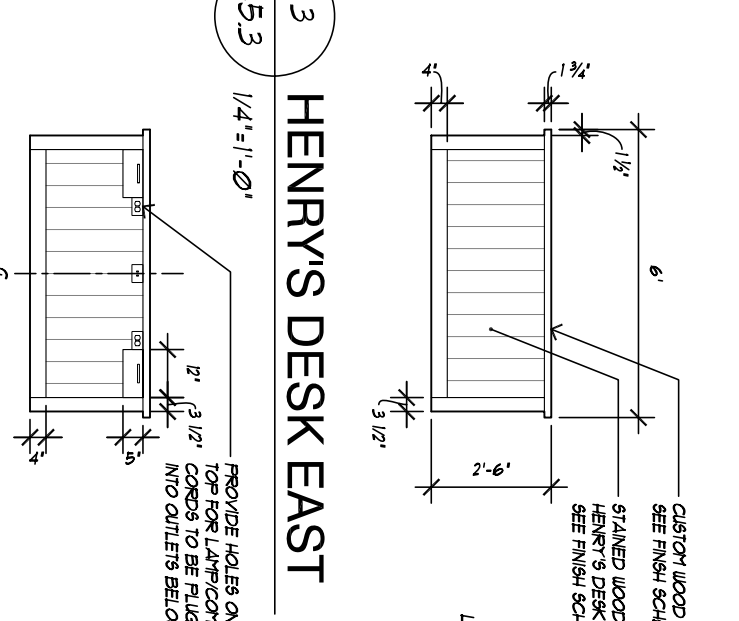

8 MARILYN'S WORKROOM WEST
A5.3 1/4" = 1'-0"

7 MARILYN'S WORKROOM NORTH
A5.3 1/4" = 1'-0"

6 HENRY'S OFFICE EAST
A5.3 1/4" = 1'-0"

5 HENRY'S OFFICE SOUTH
A5.3 1/4" = 1'-0"

4 HENRY'S OFFICE WEST
A5.3 1/4" = 1'-0"

3 HENRY'S DESK EAST
A5.3 1/4" = 1'-0"

2 HENRY'S DESK WEST
A5.3 1/4" = 1'-0"

1 HENRY'S OFFICE NORTH
A5.3 1/4" = 1'-0"

WADE DESIGN ARCHITECTS
155 Frustuck Ave. Fairfax, CA 94930
Phone: 415.785.4213 Fax: 415.785.4214
info@wade-design.com