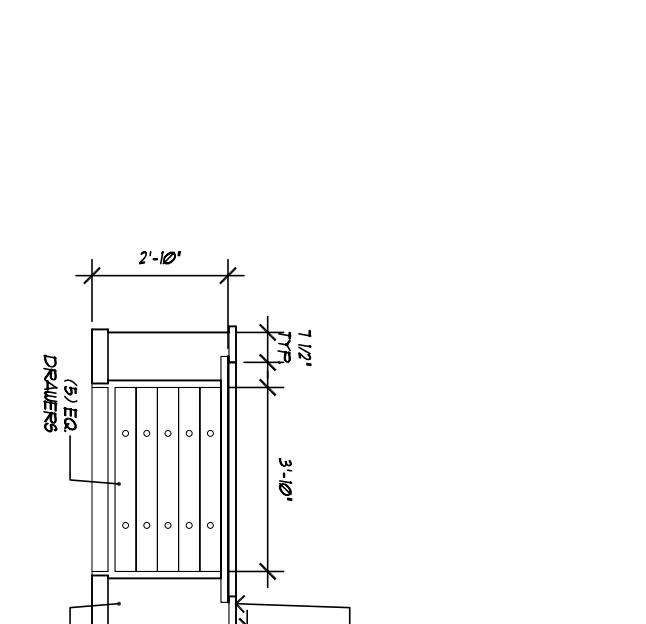

19 MUD ROOM NORTH
A5.3 1/4" = 1'-0"

18 LAUNDRY EAST
A5.3 1/4" = 1'-0"

17 LAUNDRY SOUTH
A5.3 1/4" = 1'-0"

16 LAUNDRY WEST
A5.3 1/4" = 1'-0"

15 LAUNDRY NORTH
A5.3 1/4" = 1'-0"

14 WORKROOM ISLAND EAST
A5.3 1/4" = 1'-0"

13 WORKROOM ISLAND SOUTH
A5.3 1/4" = 1'-0"

12 WORKROOM ISLAND WEST
A5.3 1/4" = 1'-0"

11 WORKROOM ISLAND NORTH
A5.3 1/4" = 1'-0"

10 MARILYN'S WORKROOM EAST
A5.3 1/4" = 1'-0"

9 MARILYN'S WORKROOM SOUTH
A5.3 1/4" = 1'-0"

8 MARILYN'S WORKROOM WEST
A5.3 1/4" = 1'-0"

7 MARILYN'S WORKROOM NORTH
A5.3 1/4" = 1'-0"

6 HENRY'S OFFICE EAST
A5.3 1/4" = 1'-0"

5 HENRY'S OFFICE SOUTH
A5.3 1/4" = 1'-0"

4 HENRY'S OFFICE WEST
A5.3 1/4" = 1'-0"

3 HENRY'S DESK EAST
A5.3 1/4" = 1'-0"

2 HENRY'S DESK WEST
A5.3 1/4" = 1'-0"

1 HENRY'S OFFICE NORTH
A5.3 1/4" = 1'-0"

WADE DESIGN ARCHITECTS
155 Frustuck Ave. Fairfax, CA 94930
Phone: 415.785.4213 Fax: 415.785.4214
info@wade-design.com