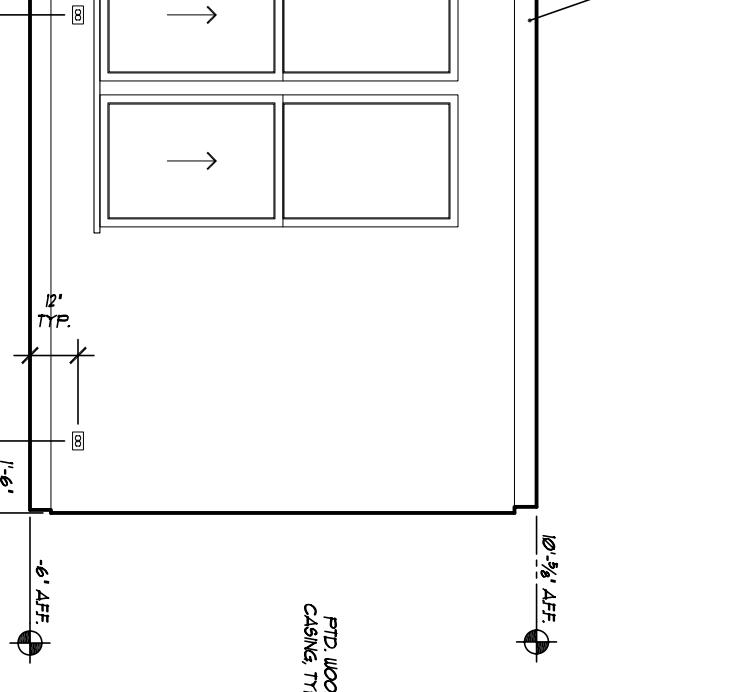

19 MUD ROOM NORTH
A5.3 1/4" = 1'-0"

18 LAUNDRY EAST
A5.3 1/4" = 1'-0"

17 LAUNDRY SOUTH
A5.3 1/4" = 1'-0"

16 LAUNDRY WEST
A5.3 1/4" = 1'-0"

15 LAUNDRY NORTH
A5.3 1/4" = 1'-0"

14 WORKROOM ISLAND EAST
A5.3 1/4" = 1'-0"

13 WORKROOM ISLAND SOUTH
A5.3 1/4" = 1'-0"

12 WORKROOM ISLAND WEST
A5.3 1/4" = 1'-0"

11 WORKROOM ISLAND NORTH
A5.3 1/4" = 1'-0"

10 MARILYN'S WORKROOM EAST
A5.3 1/4" = 1'-0"

9 MARILYN'S WORKROOM SOUTH
A5.3 1/4" = 1'-0"

8 MARILYN'S WORKROOM WEST
A5.3 1/4" = 1'-0"

7 MARILYN'S WORKROOM NORTH
A5.3 1/4" = 1'-0"

6 HENRY'S OFFICE EAST
A5.3 1/4" = 1'-0"

5 HENRY'S OFFICE SOUTH
A5.3 1/4" = 1'-0"

4 HENRY'S OFFICE WEST
A5.3 1/4" = 1'-0"

3 HENRY'S DESK EAST
A5.3 1/4" = 1'-0"

2 HENRY'S DESK WEST
A5.3 1/4" = 1'-0"

1 HENRY'S OFFICE NORTH
A5.3 1/4" = 1'-0"

WADE DESIGN ARCHITECTS
155 Frustuck Ave. Fairfax, CA 94930
Phone: 415.785.4213 Fax: 415.785.4214
info@wade-design.com